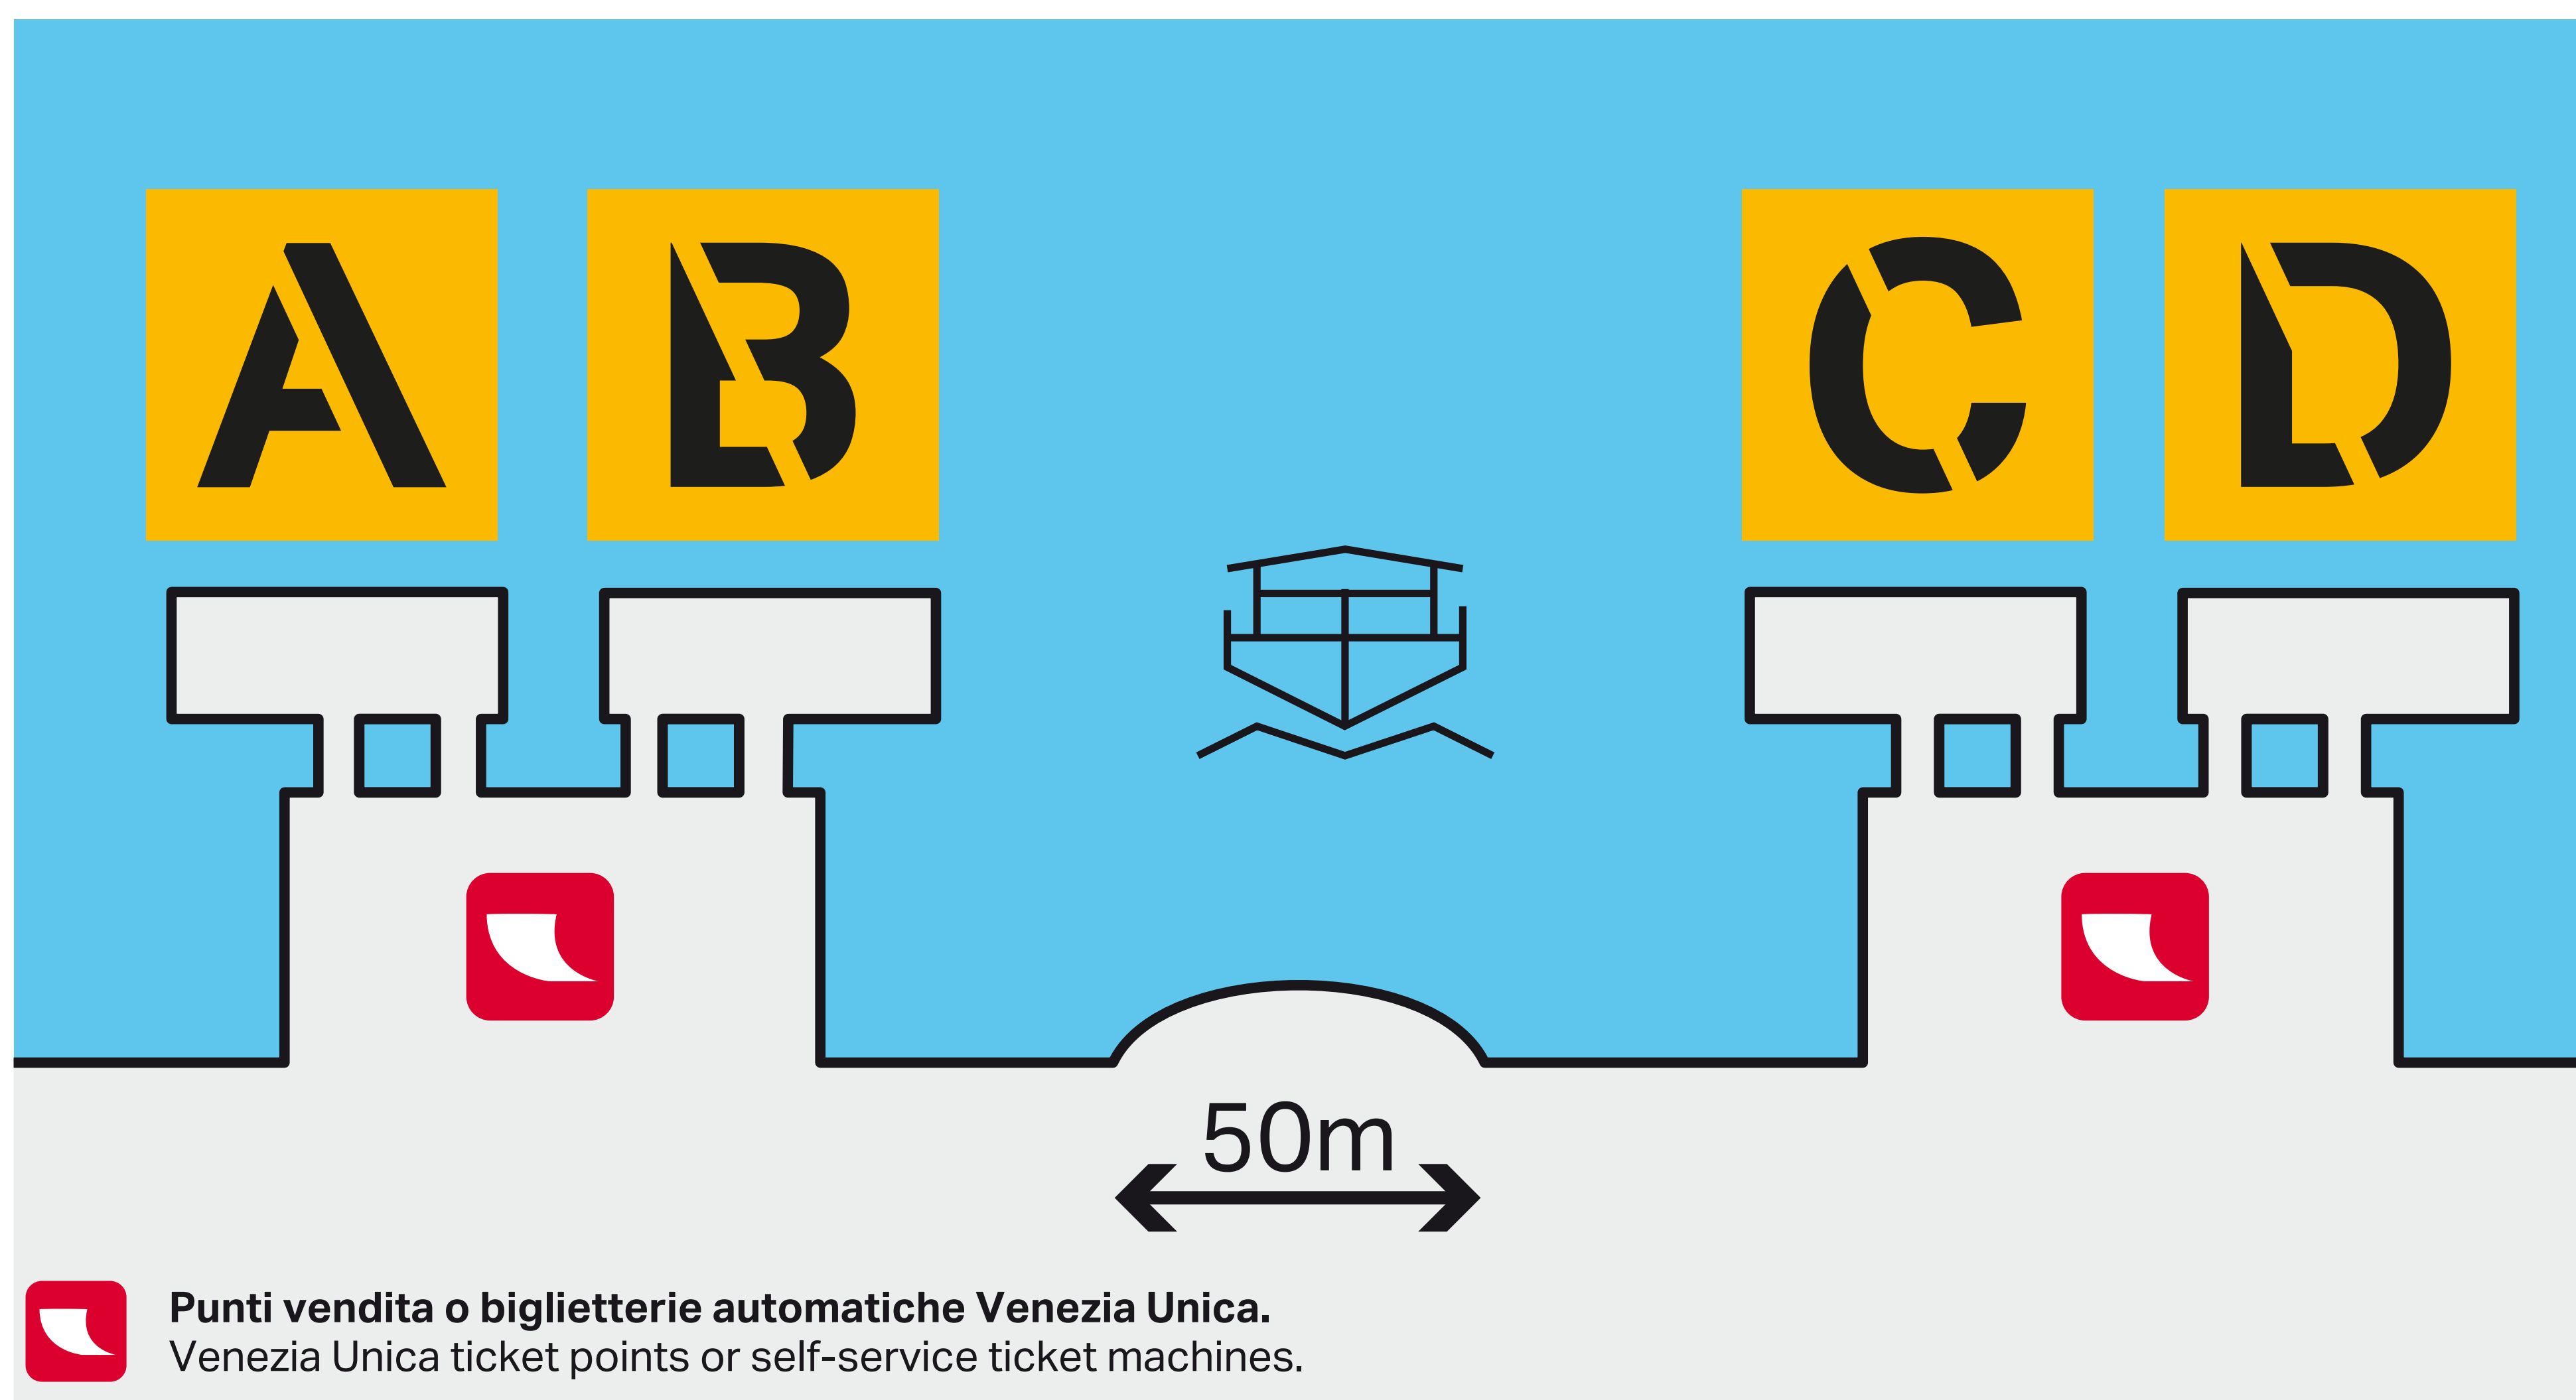

Dal \ From 21.05.2022

Punti vendita o biglietterie automatiche Venezia Unica.
Venezia Unica ticket points or self-service ticket machines.

Consulta gli orari \ consult the timetables <http://bit.ly/OrariActvNav>

partenze da \ departures from

Ferrovia [Railway Station]
P.le Roma [Bus stn.]

* dalle ore 20.27 sino a fine servizi
partenze dall'approdo
from 8:27 p.m. until the end of services
departures from waterbus stop

per \ to

Ferrovia [Railway Station]
P.le Roma [Bus stn.]
Tronchetto [Car Park]

Ferrovia [Railway Station]
P.le Roma [Bus stn.]

Ferrovia [Railway Station]
P.le Roma [Bus stn.]
Tronchetto [Car Park]

per \ to

Accademia \ San Marco
Lido S.M.E.

** dalle ore 20.19 sino a fine servizi
partenze dall'approdo
from 8:19 p.m. until the end of services
departures from waterbus stop

per \ to

Accademia
S. Marco - S.Zaccaria

Accademia \ San Marco
Lido S.M.E.

S. Marco
Aeroporto \ Airport